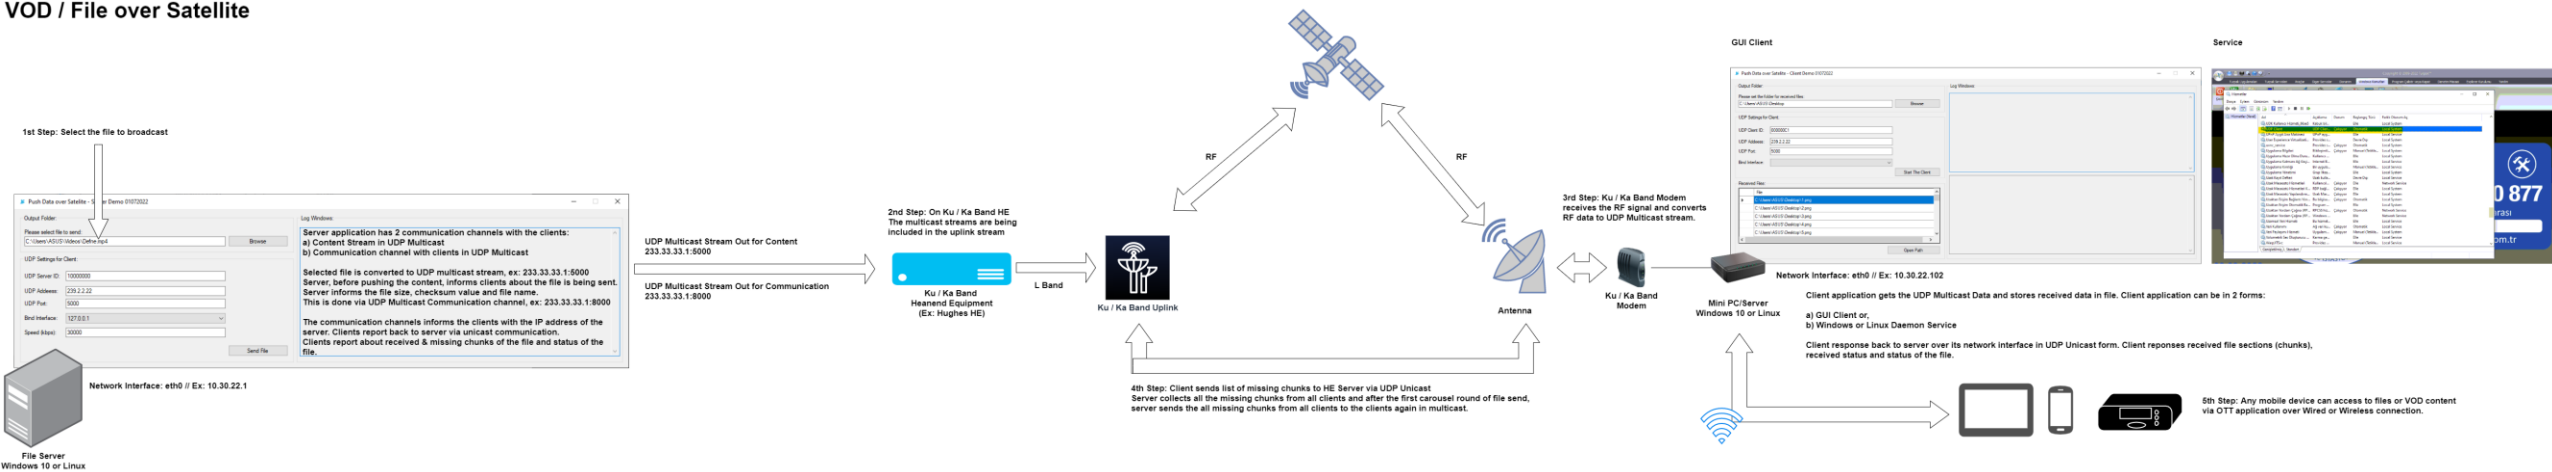

SYSTEM DESIGN – IPTV With Vsat

IPTV over Satellite - VSAT

HTTP Live Streaming (HLS): HLS is a popular unicast streaming format that uses adaptive bitrate streaming to adjust the quality of the video stream based on the viewer's network conditions.

SYSTEM DESIGN – VOD With Vsat

VOD / File over Satellite

Dynamic Adaptive Streaming over HTTP (DASH): DASH is another popular unicast streaming format that uses adaptive bitrate streaming and can support a range of different video codecs and container formats.