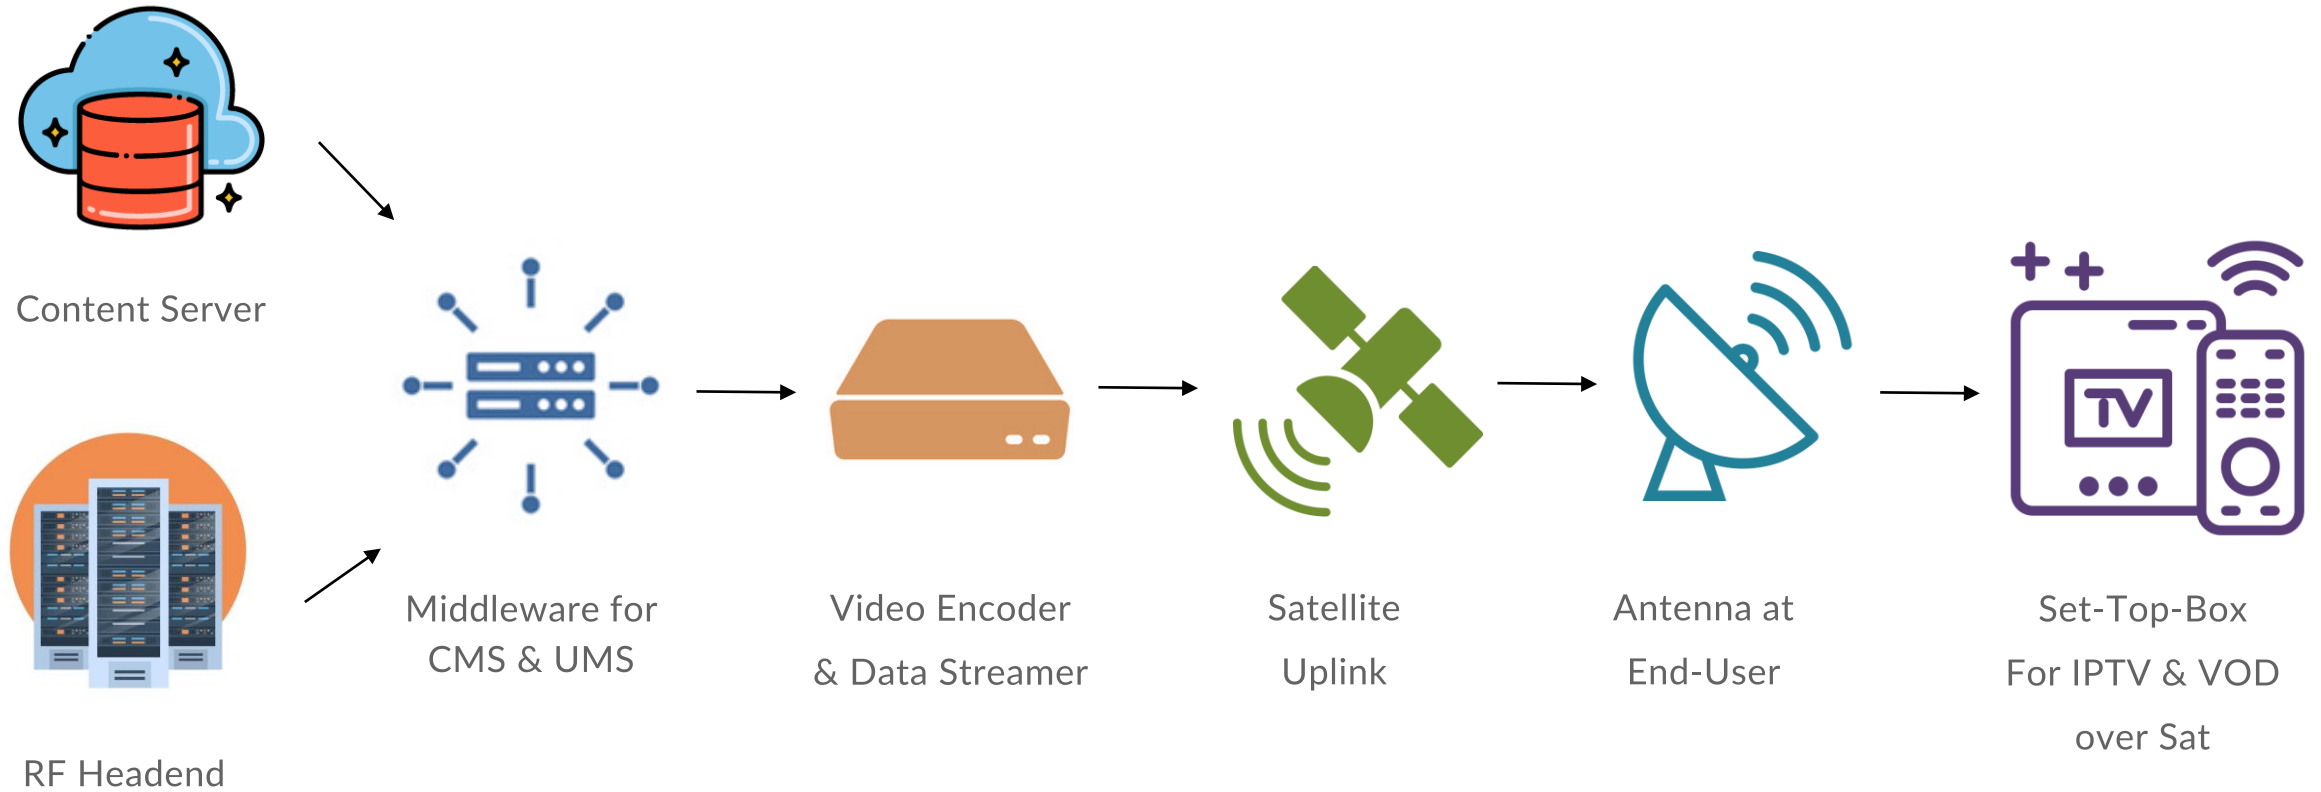

GENERAL OVERVIEW