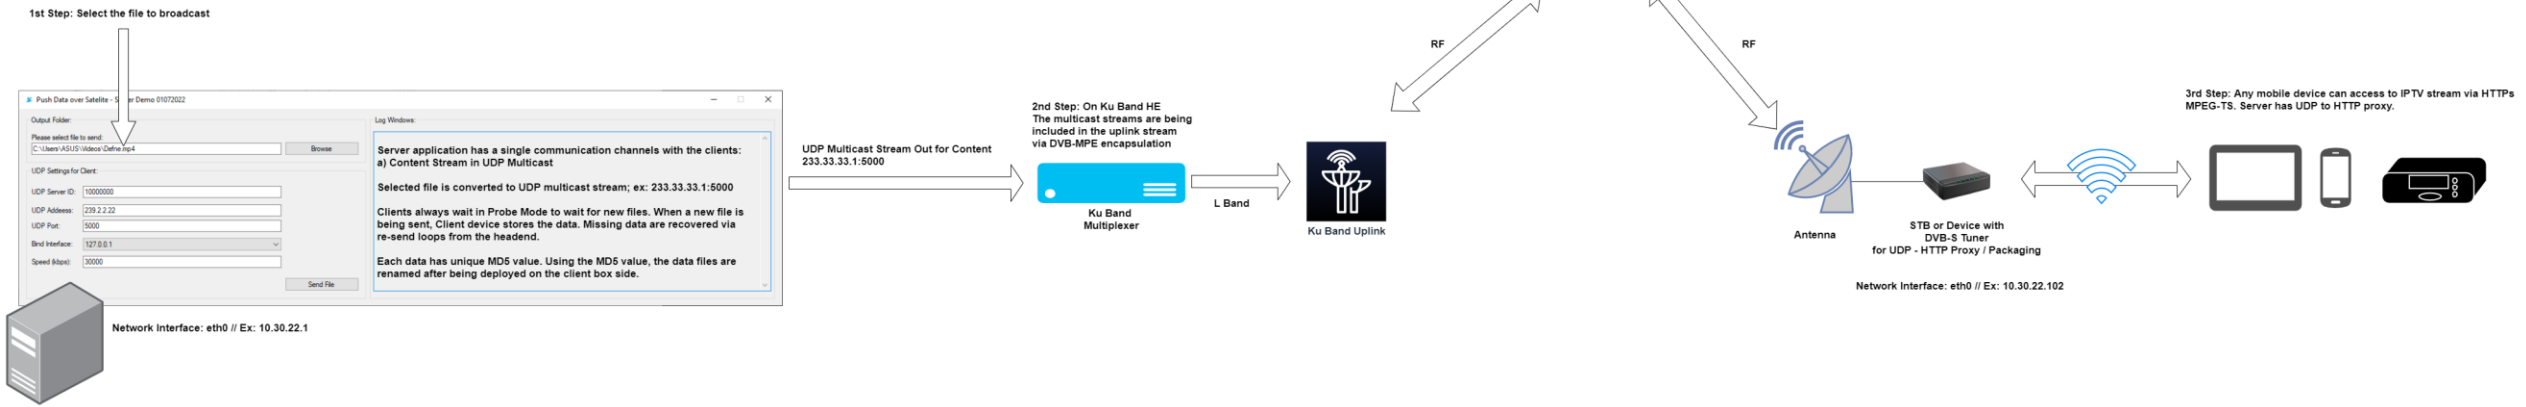

SYSTEM DESIGN – VOD Without Vsat

VOD / File over Satellite

HTTP Proxy: UDP Live streams received over Ku Band via tuner to can be distributed on the local as multicast. Yet, not all client devices can get multicast streams. A UDP to HTTP Proxy can let all devices receive the Live stream transmission.