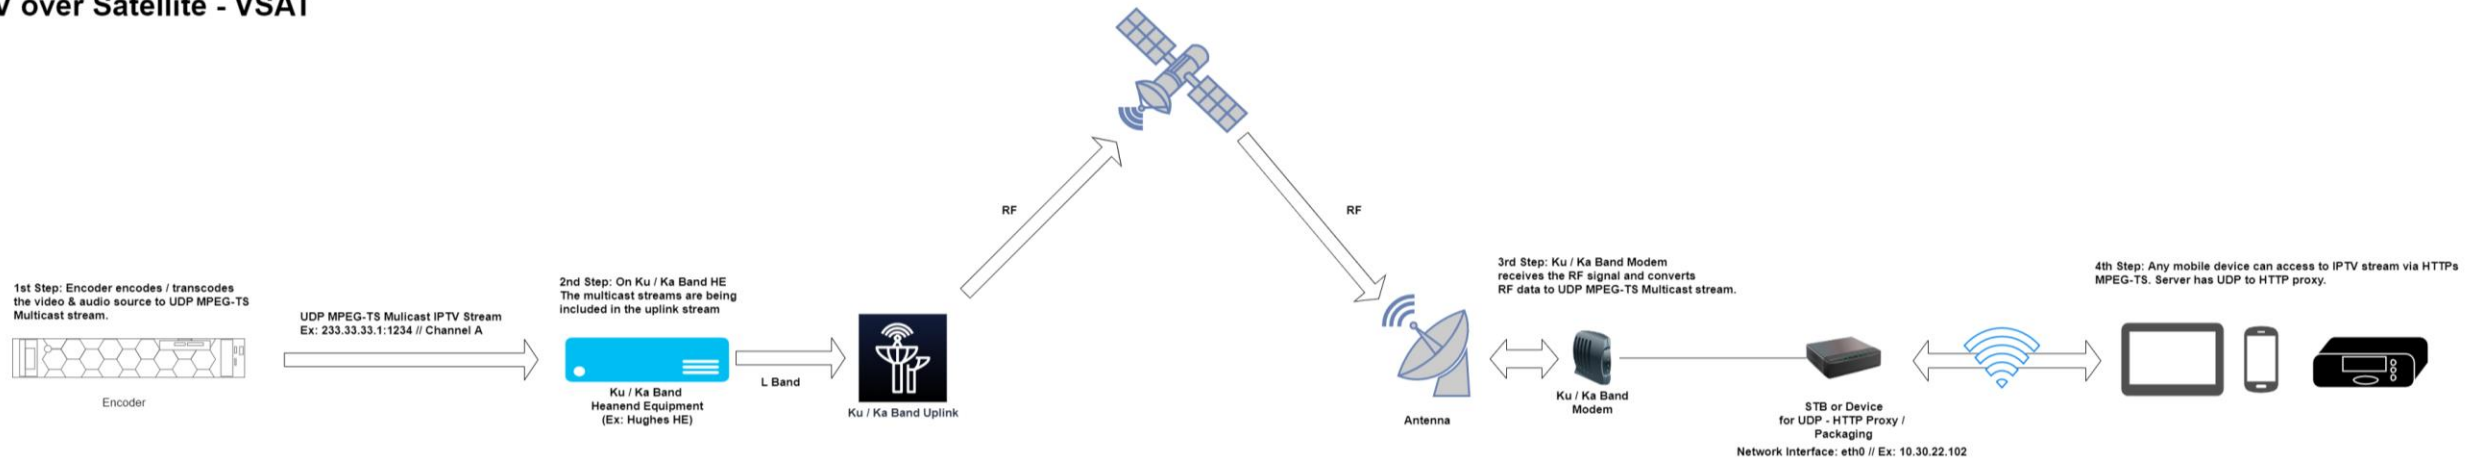

Fingerprint & Watermarking

Adding a unique identifier to the video content that can be traced back to the authorized user or device

Access Control

subscriber authentication, channel mapping, or IP address filtering for restricting access to the video content to authorized users or devices

IPTV over Satellite

There are 4 different ways to transmit received streams in home at Local Area Connection: Direct multicast streaming, UDP to HTTP Proxy for Unicast or HLS – DASH packaging.

SYSTEM DESIGN – VOD Without Vsat

SYSTEM DESIGN – IPTV With Vsat

IPTV over Satellite - VSAT

HTTP Live Streaming (HLS): HLS is a popular unicast streaming format that uses adaptive bitrate streaming to adjust the quality of the video stream based on the viewer's network conditions.