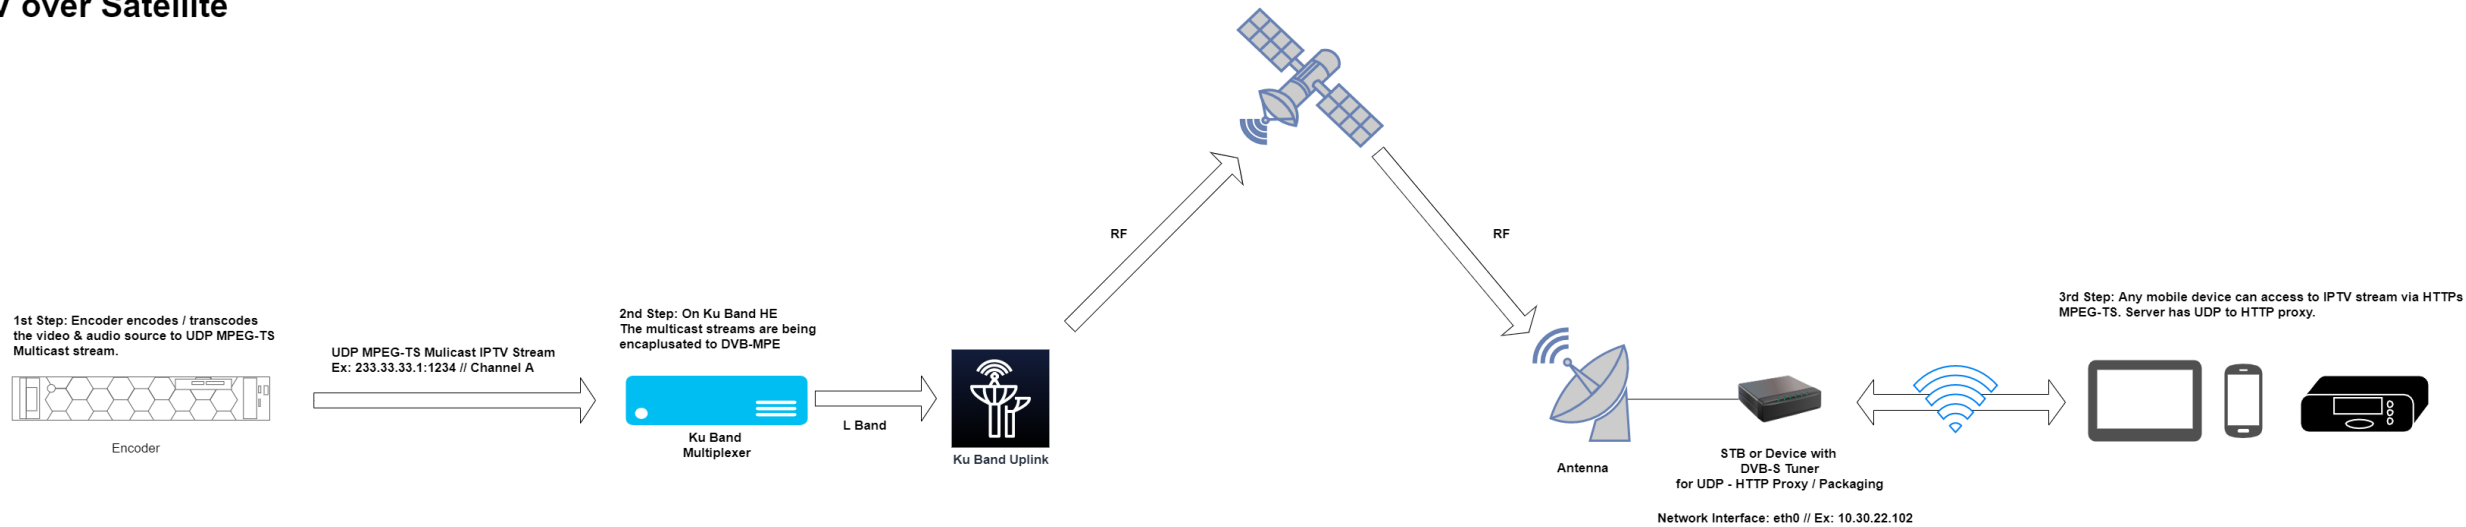

Fingerprint & Watermarking

Adding a unique identifier to the video content that can be traced back to the authorized user or device

Access Control

subscriber authentication, channel mapping, or IP address filtering for restricting access to the video content to authorized users or devices

Encryption is an important tool for securing IPTV & VOD over satellite, providing users with improved security and privacy.

VOD OVER SATELLITE: OPTIONS AND CLIENT DEVICES

GENERAL OVERVIEW

SYSTEM DESIGN – IPTV Without Vsat

IPTV over Satellite

There are 4 different ways to transmit received streams in home at Local Area Connection: Direct multicast streaming, UDP to HTTP Proxy for Unicast or HLS – DASH packaging.

SYSTEM DESIGN – VOD Without Vsat

SYSTEM DESIGN – IPTV With Vsat

IPTV over Satellite - VSAT

HTTP Live Streaming (HLS): HLS is a popular unicast streaming format that uses adaptive bitrate streaming to adjust the quality of the video stream based on the viewer's network conditions.